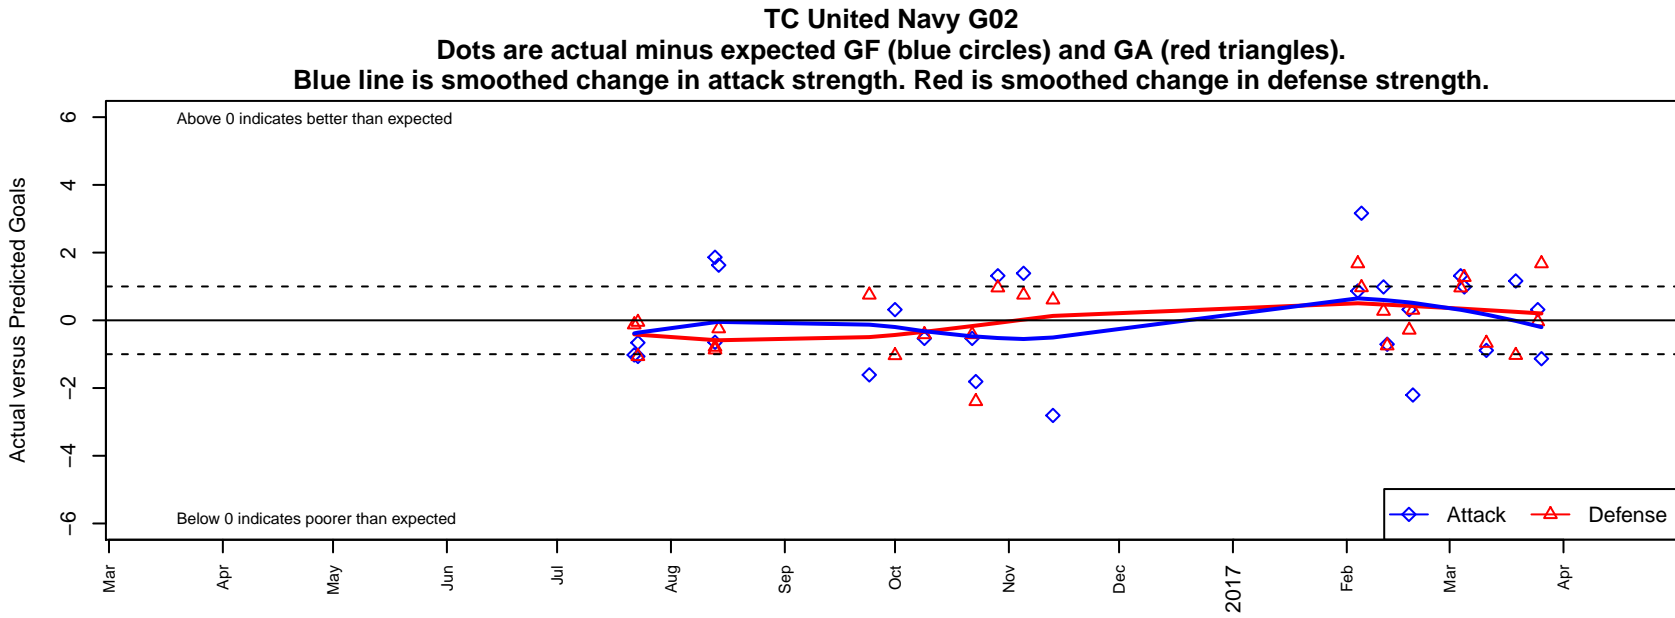

**attack and defense variance (black dot)
relative to other teams
and top 10 in region**

**attack and defense rating
relative to others at age
and all opponents in last 13 months**

TC United Navy G02

Thurston County United
Lacey, WA
G02 total strength=1429
attack=9.69 defense=8.09
fall league = PSPL Classic West U15
spr league = Win PSPL Classic 1 (02) U15
notes= Scher/Crowe 2016

alt names used:
THURSTON COUNTY UNITED TDC UNITED GC
THURSTON COUNTY UNITED G02 NAVY-CF
TC United G02 Fall – Scher/Crowe
TC United G02 Navy – Crowe
TC United G02 Navy – Crowe
THURSTON COUNTY UNITED G02 NAVY-CF

Venues played:
2016 Oswego Nike Cup Silver U15
2016 Central WA Super Cup U15 Gold
2016 PSPL Classic West U15
2016 Win PSPL Classic 1 (02) U15
2016 WA Cup Silver Division