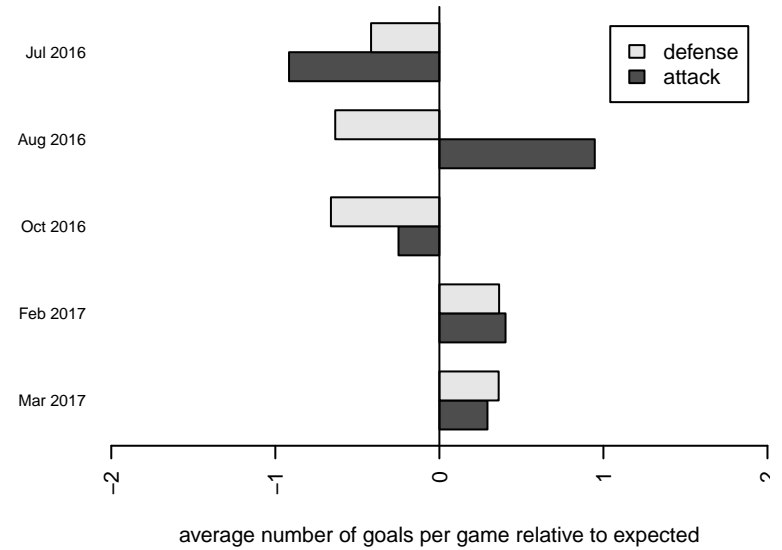

Performance relative to 13 month average