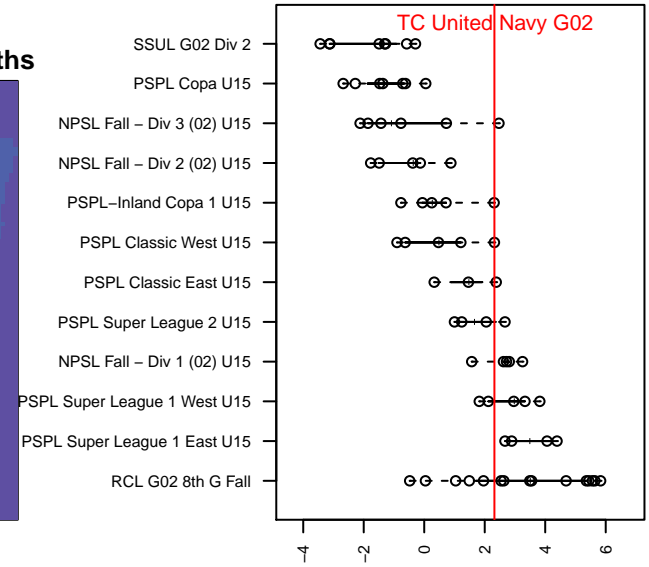

**attack and defense rating
relative to others at age
and all opponents in last 13 months**